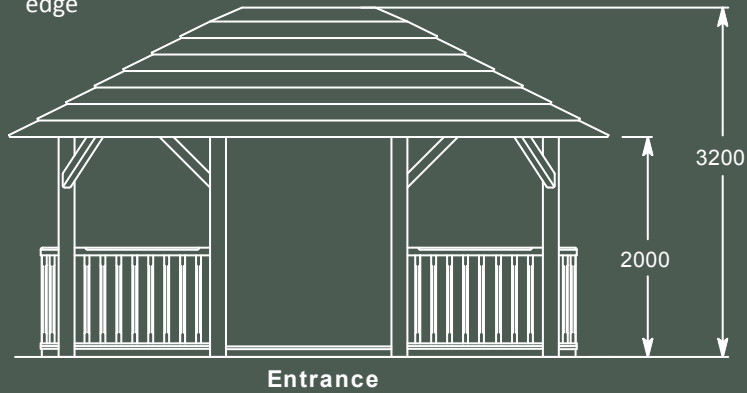

CROWN PAVILIONS
HAMPTON COURT

CROWN WINDSOR

Please note:
measurements
in mm given
here are from
roof edge to roof
edge

Crown Windsor

Anyone who loves the Hampton but needs something slightly smaller will fall head-over-heels with the Crown Windsor. Inspired by the much-loved Hampton, it has a sofa seating arrangement to one side and a dining area to the other with a generous circular wooden dining table and 6 polywicker armchairs. Offering the ultimate in flexibility, its compact shape makes it easy to place in any style garden.