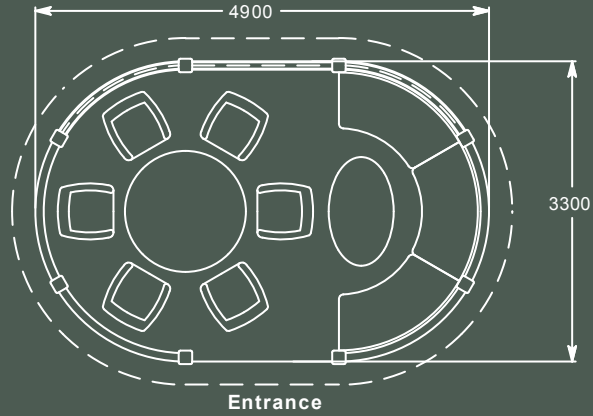

CROWN PAVILIONS
HAMPTON COURT

CROWN WINDSOR

Please note:
measurements
in mm given
here are from
roof edge to roof
edge

Crown Windsor

Anyone who loves the Hampton but needs something slightly smaller will fall head-over-heels with the Crown Windsor. Inspired by the much-loved Hampton, it has a sofa seating arrangement to one side and a dining area to the other with a generous circular wooden dining table and 6 polywicker armchairs. Offering the ultimate in flexibility, its compact shape makes it easy to place in any style garden.